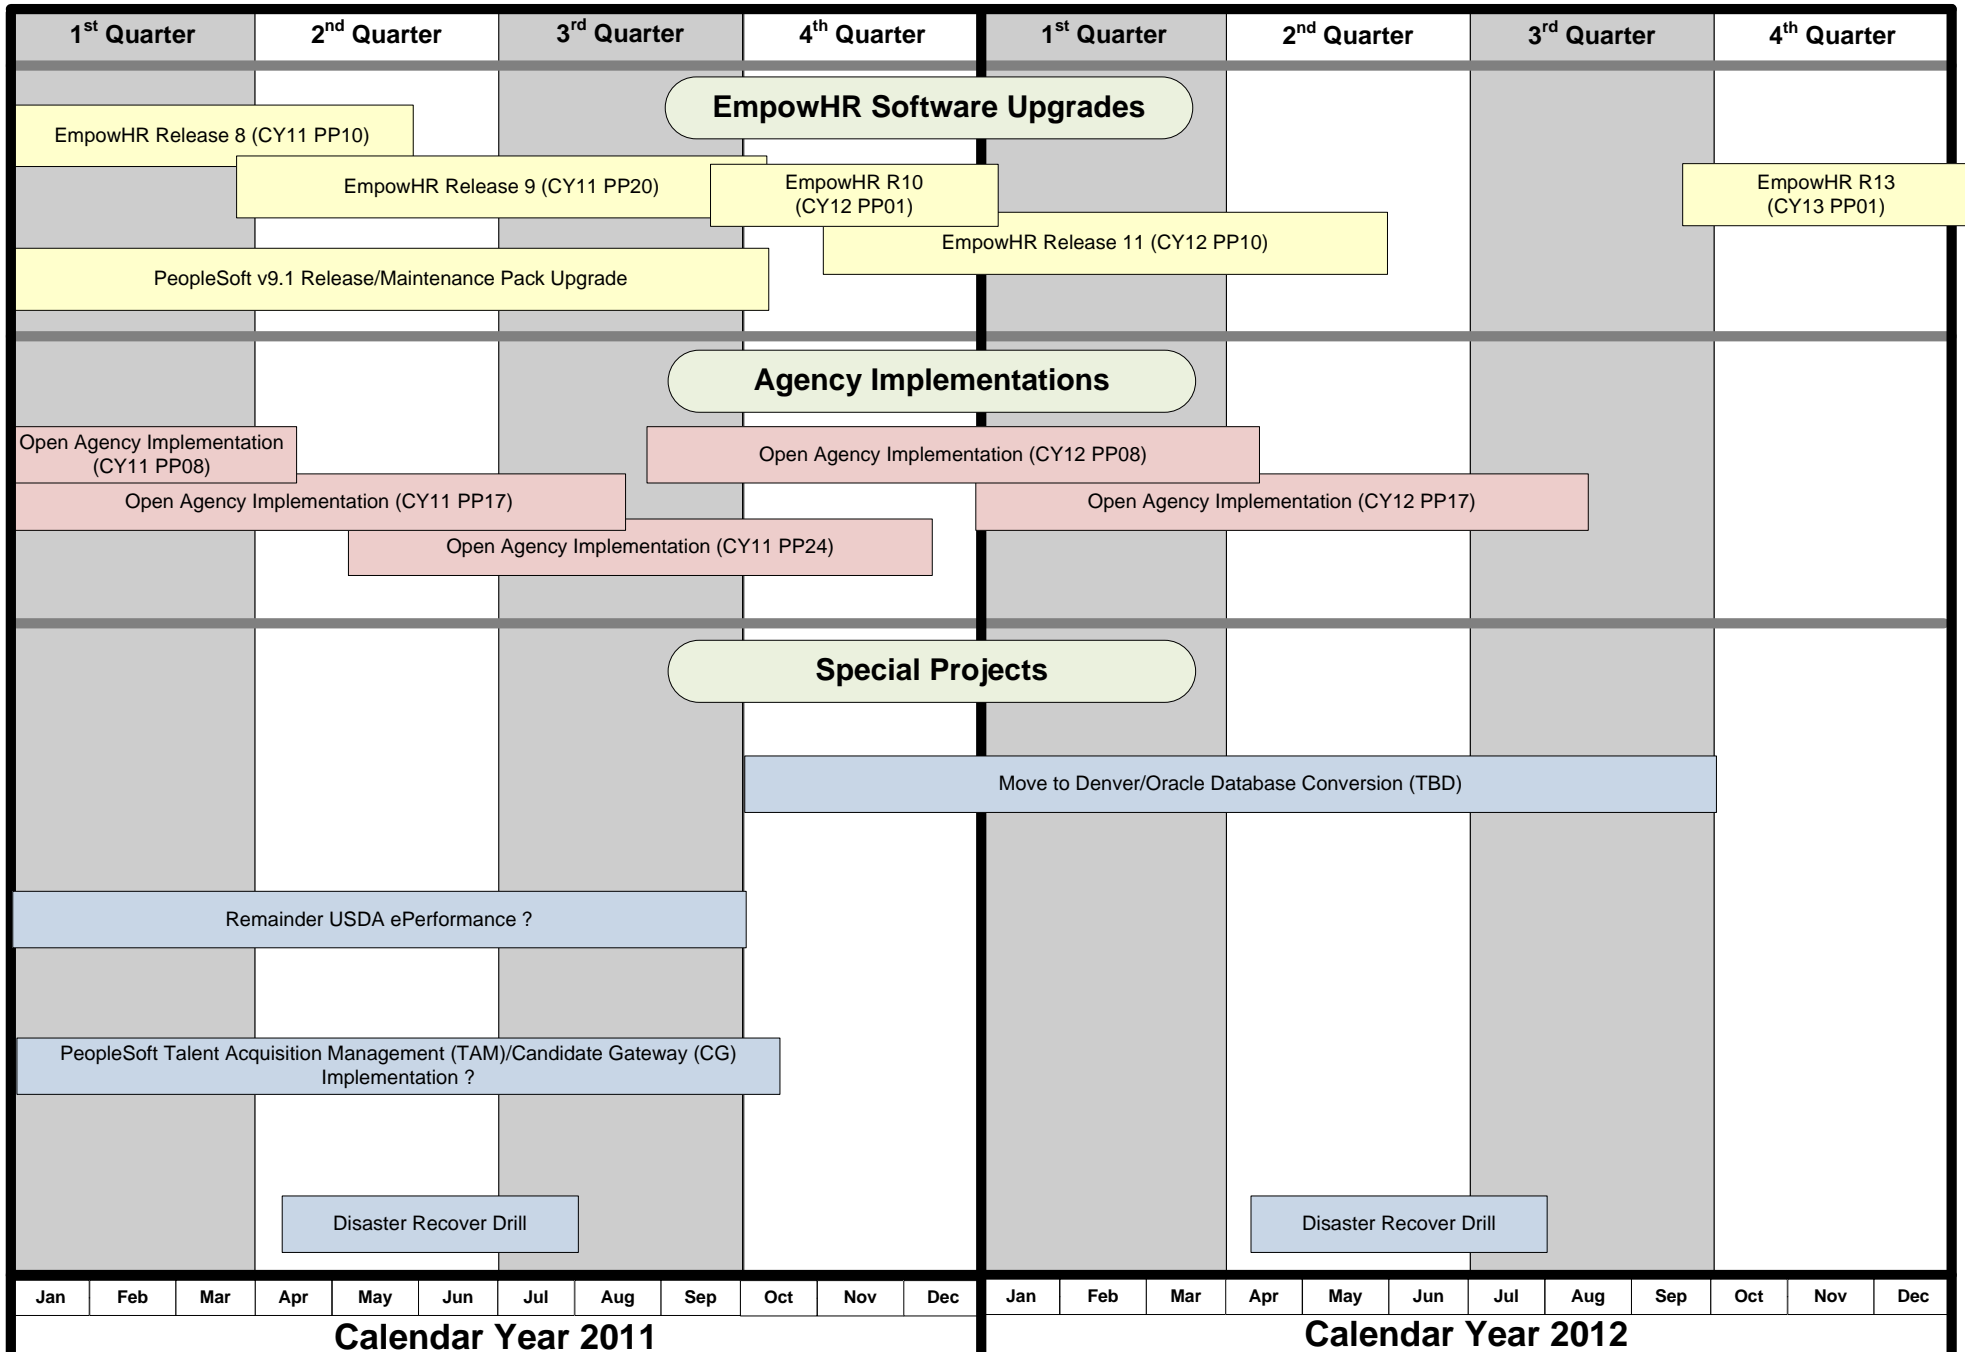

USDA National Finance Center EmpowHR Timeline

06/01/09

? Indicates that Agency has not agreed on Implementation

USDA National Finance Center EmpowHR Timeline

06/01/09

? Indicates that Agency has not agreed on Implementation