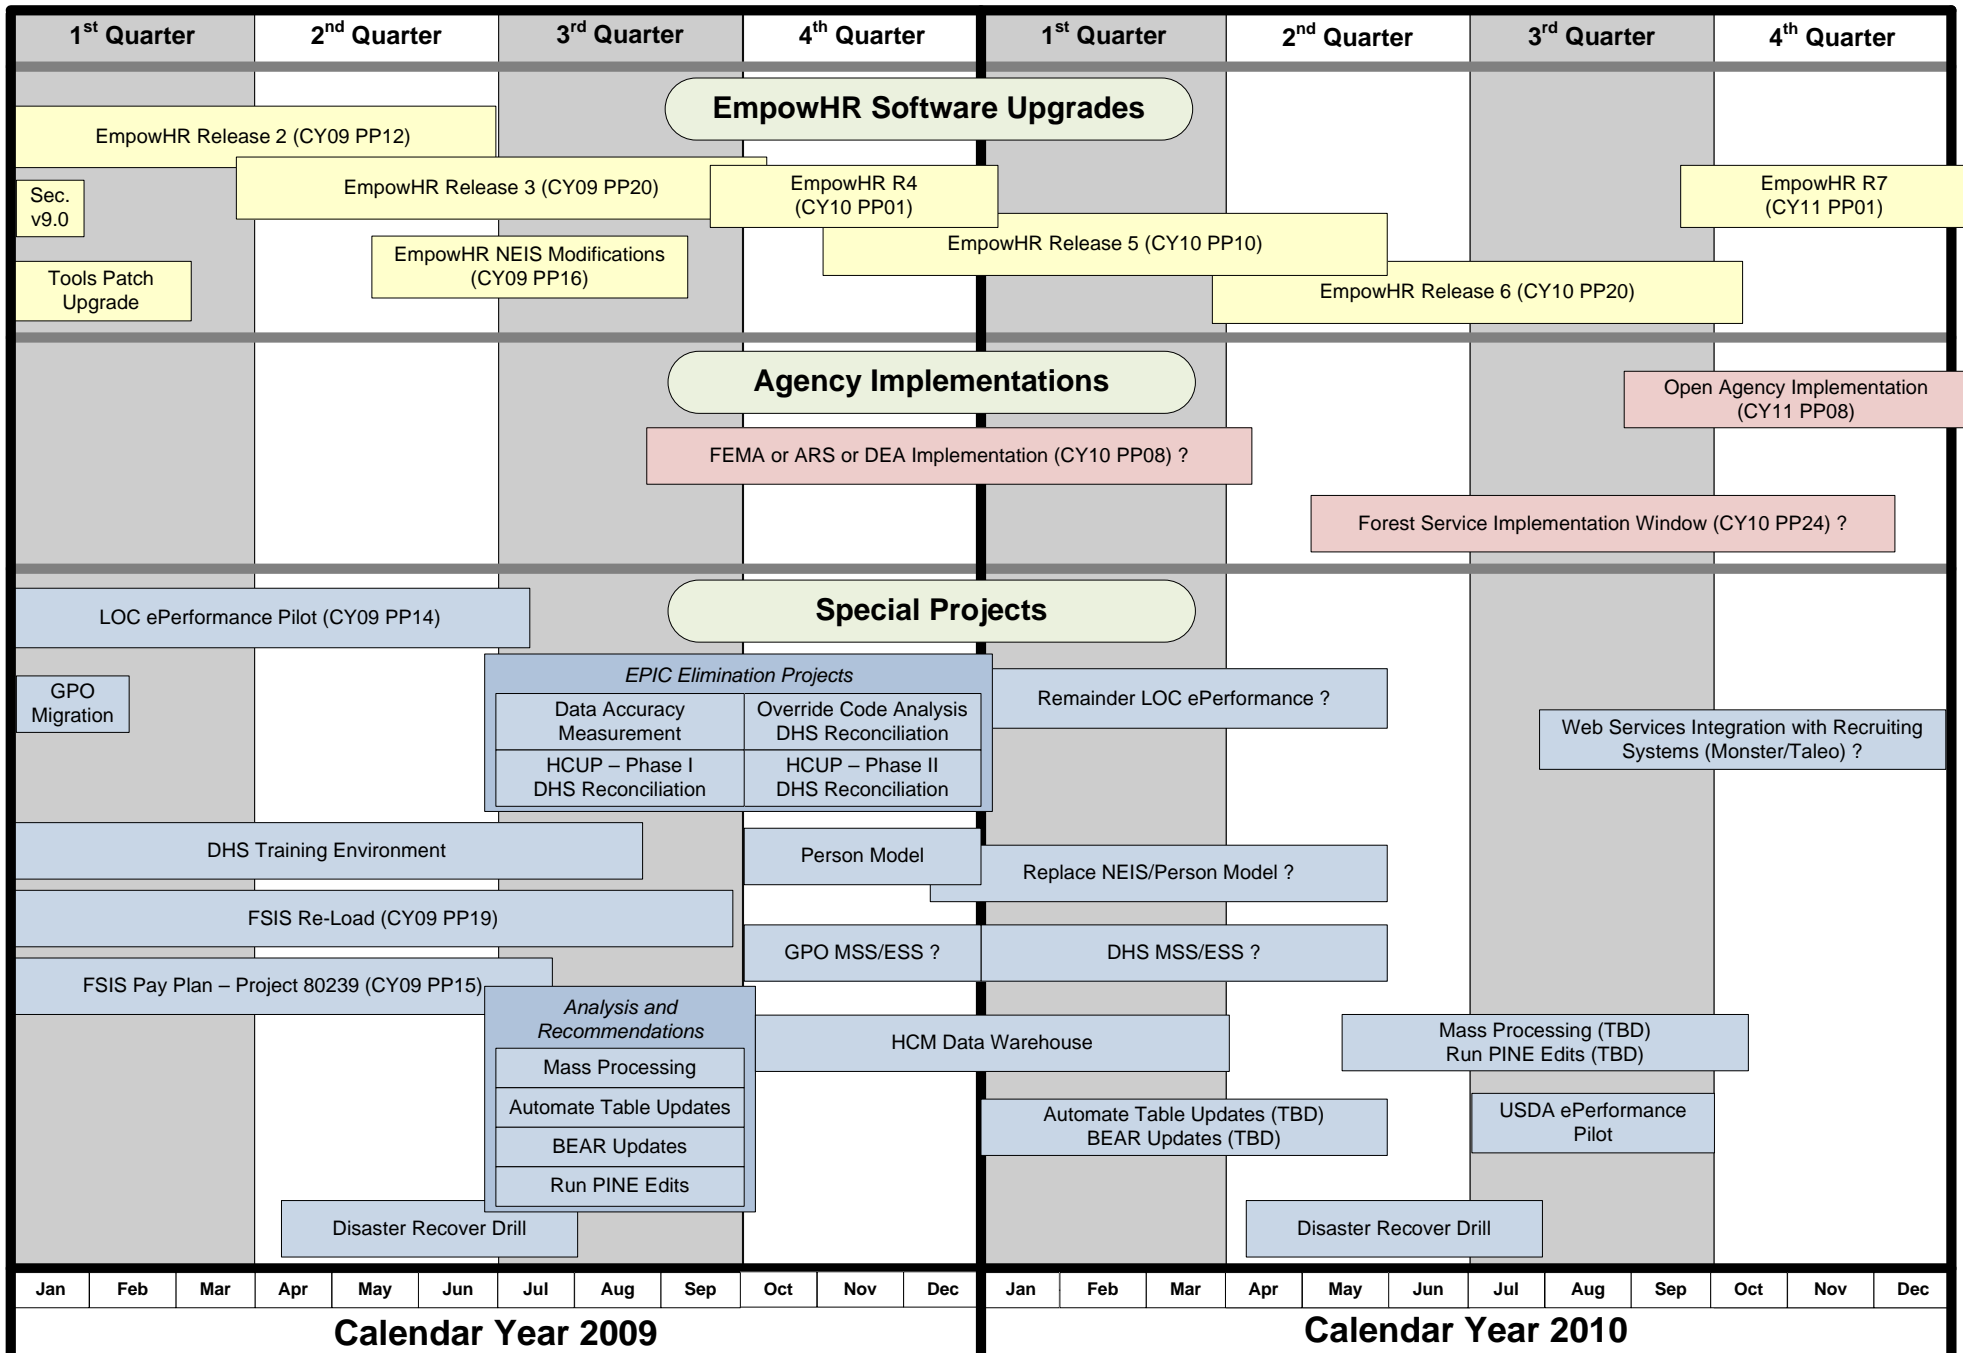

USDA National Finance Center EmpowHR Timeline

06/01/09

? Indicates that Agency has not agreed on Implementation

USDA National Finance Center EmpowHR Timeline

06/01/09

? Indicates that Agency has not agreed on Implementation